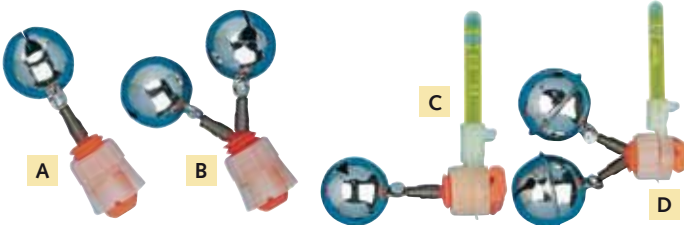

ROD BELL

Loose, with integrated adapter. Type C and D with additional adapter to fastening chemical light, length 4.5 cm.

Item-No.	Order-No.	
119850	/001	A
	/002	B
119830	/001	C
	/002	D

ROD CLIP BITE INDICATOR

This practical rod clip is simply clamped onto the rod. You fish with the bail open and the line fixed behind the ball.

Item-No.	Order-No.	Colour	Rod Ø mm
164110	/007	black	10-16
	/008	black	17-25
	/010	neonyellow	10-16
	/011	neonyellow	17-25

ROD BELL, SILVER

With flat clamp, Length 8 cm.

Item-No.	Order-No.
119800	/004