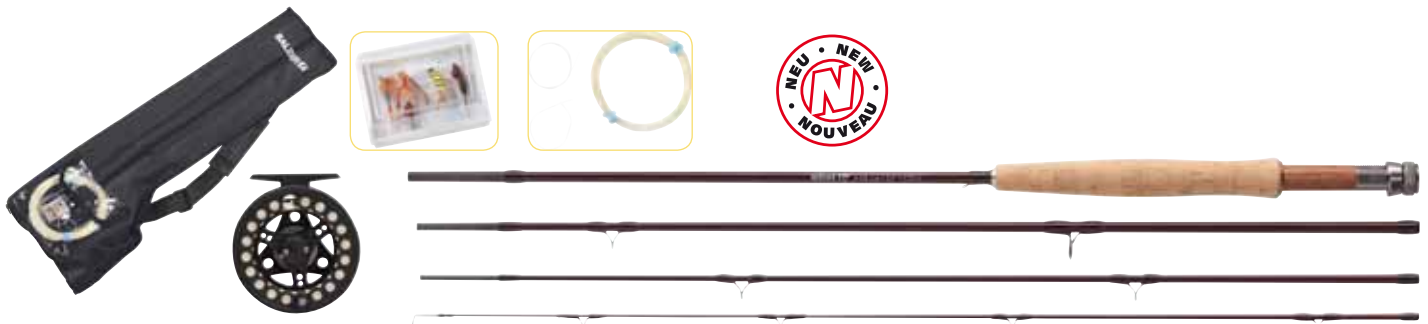

Rod combos

ATLANTIC SURF COMBO

A set of a surf reel with 2 ball bearings, with extra strong aluminium crank, multi-stop system, S-stroke system and finely adjustable front drag (already filled with yellow-fluorescent 0.35mm line) an a powerful 3 piece surf rod with dynamic blank construction.

Item-No.	Order-No.	Length m	Sec.	Transp.-Length m	W. g	Casting weight g	Handle		
116990	/315	4.20	3	1.45		100-200	Duplon		

ATLANTIC PILK COMBO

Strong front drag reel with 2 ball bearings (rest as above), ideal for sea and pike fishing. Filled with yellow-fluorescent 0.40mm line.

Item-No.	Order-No.	Length m	Sec.	Transp.-Length m	W. g	Casting weight g	Handle		
116990	/316	2,40	2	1.25		60-180	Duplon		

Solid Pilk rod made of highly compressed fiber glass, with beautiful parabolic action and amazingly low weight.

COMBO MAGNA SPECIAL FLY

Practical fly-rod package which fulfil even more exacting demands. Travel fly rod made of Carbon fibre, class 5/6 with natural cork grip, main guide with SIC inlay. Aluminium fly reel with disc brake system. Rod bag, fly line class 5-6, flies, leader and fly line connector are included.